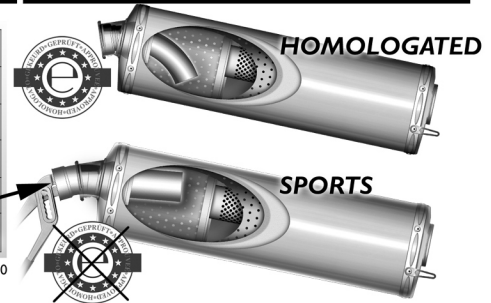

ADDITIONAL INFORMATION

APPROVAL

Sound Level (static)
Original: 92dB(A) LASER: 93dB(A) +SPORTS INSERT: 94dB(A)

SPECIAL/OPTIONAL

Sports versions suffix:

Homologated versions suffix:

K U I